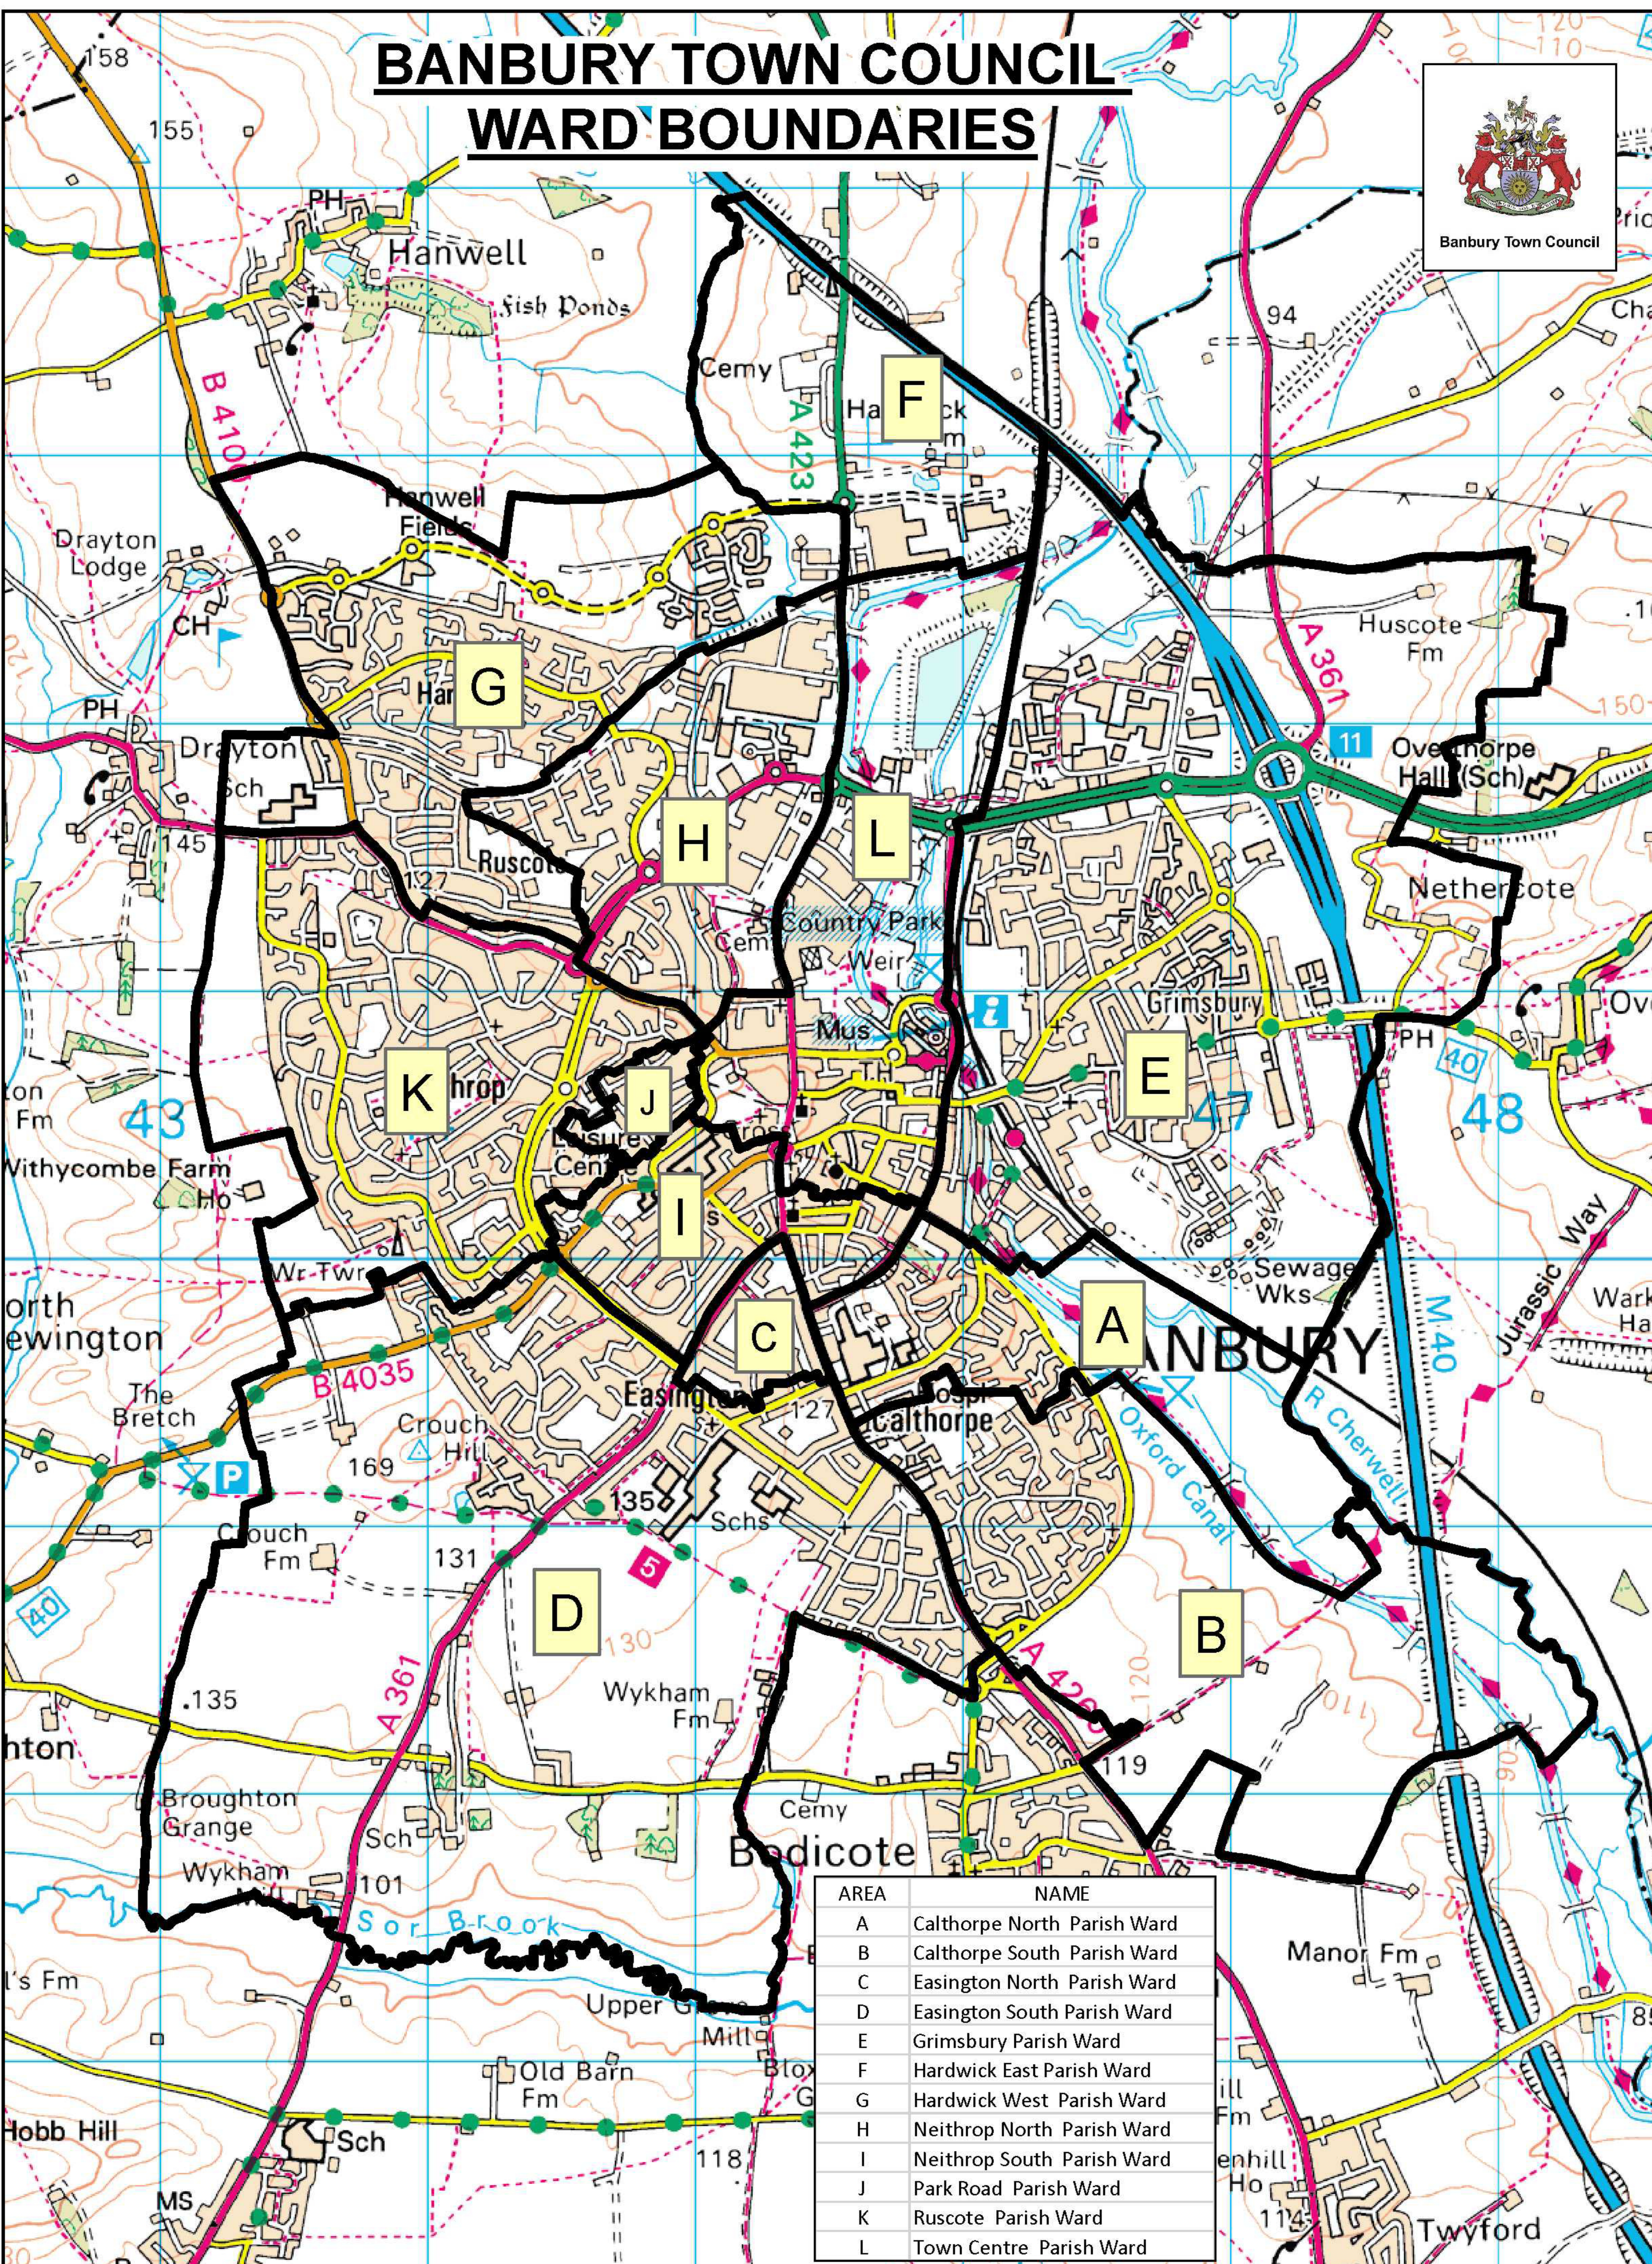

# BANBURY TOWN COUNCIL WARD BOUNDARIES

(c) Crown Copyright and database right 2016. Ordnance Survey 100045337.

(c) Crown Copyright material is reproduced with the permission of Land Registry under delegated authority